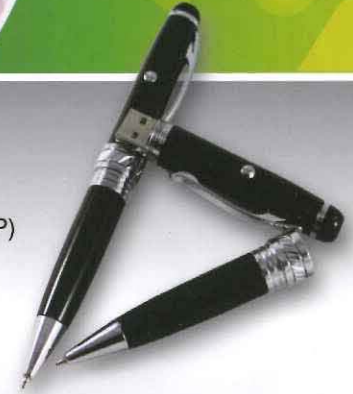

Green Laser Pointer with USB

▶ JLP-USB(P)